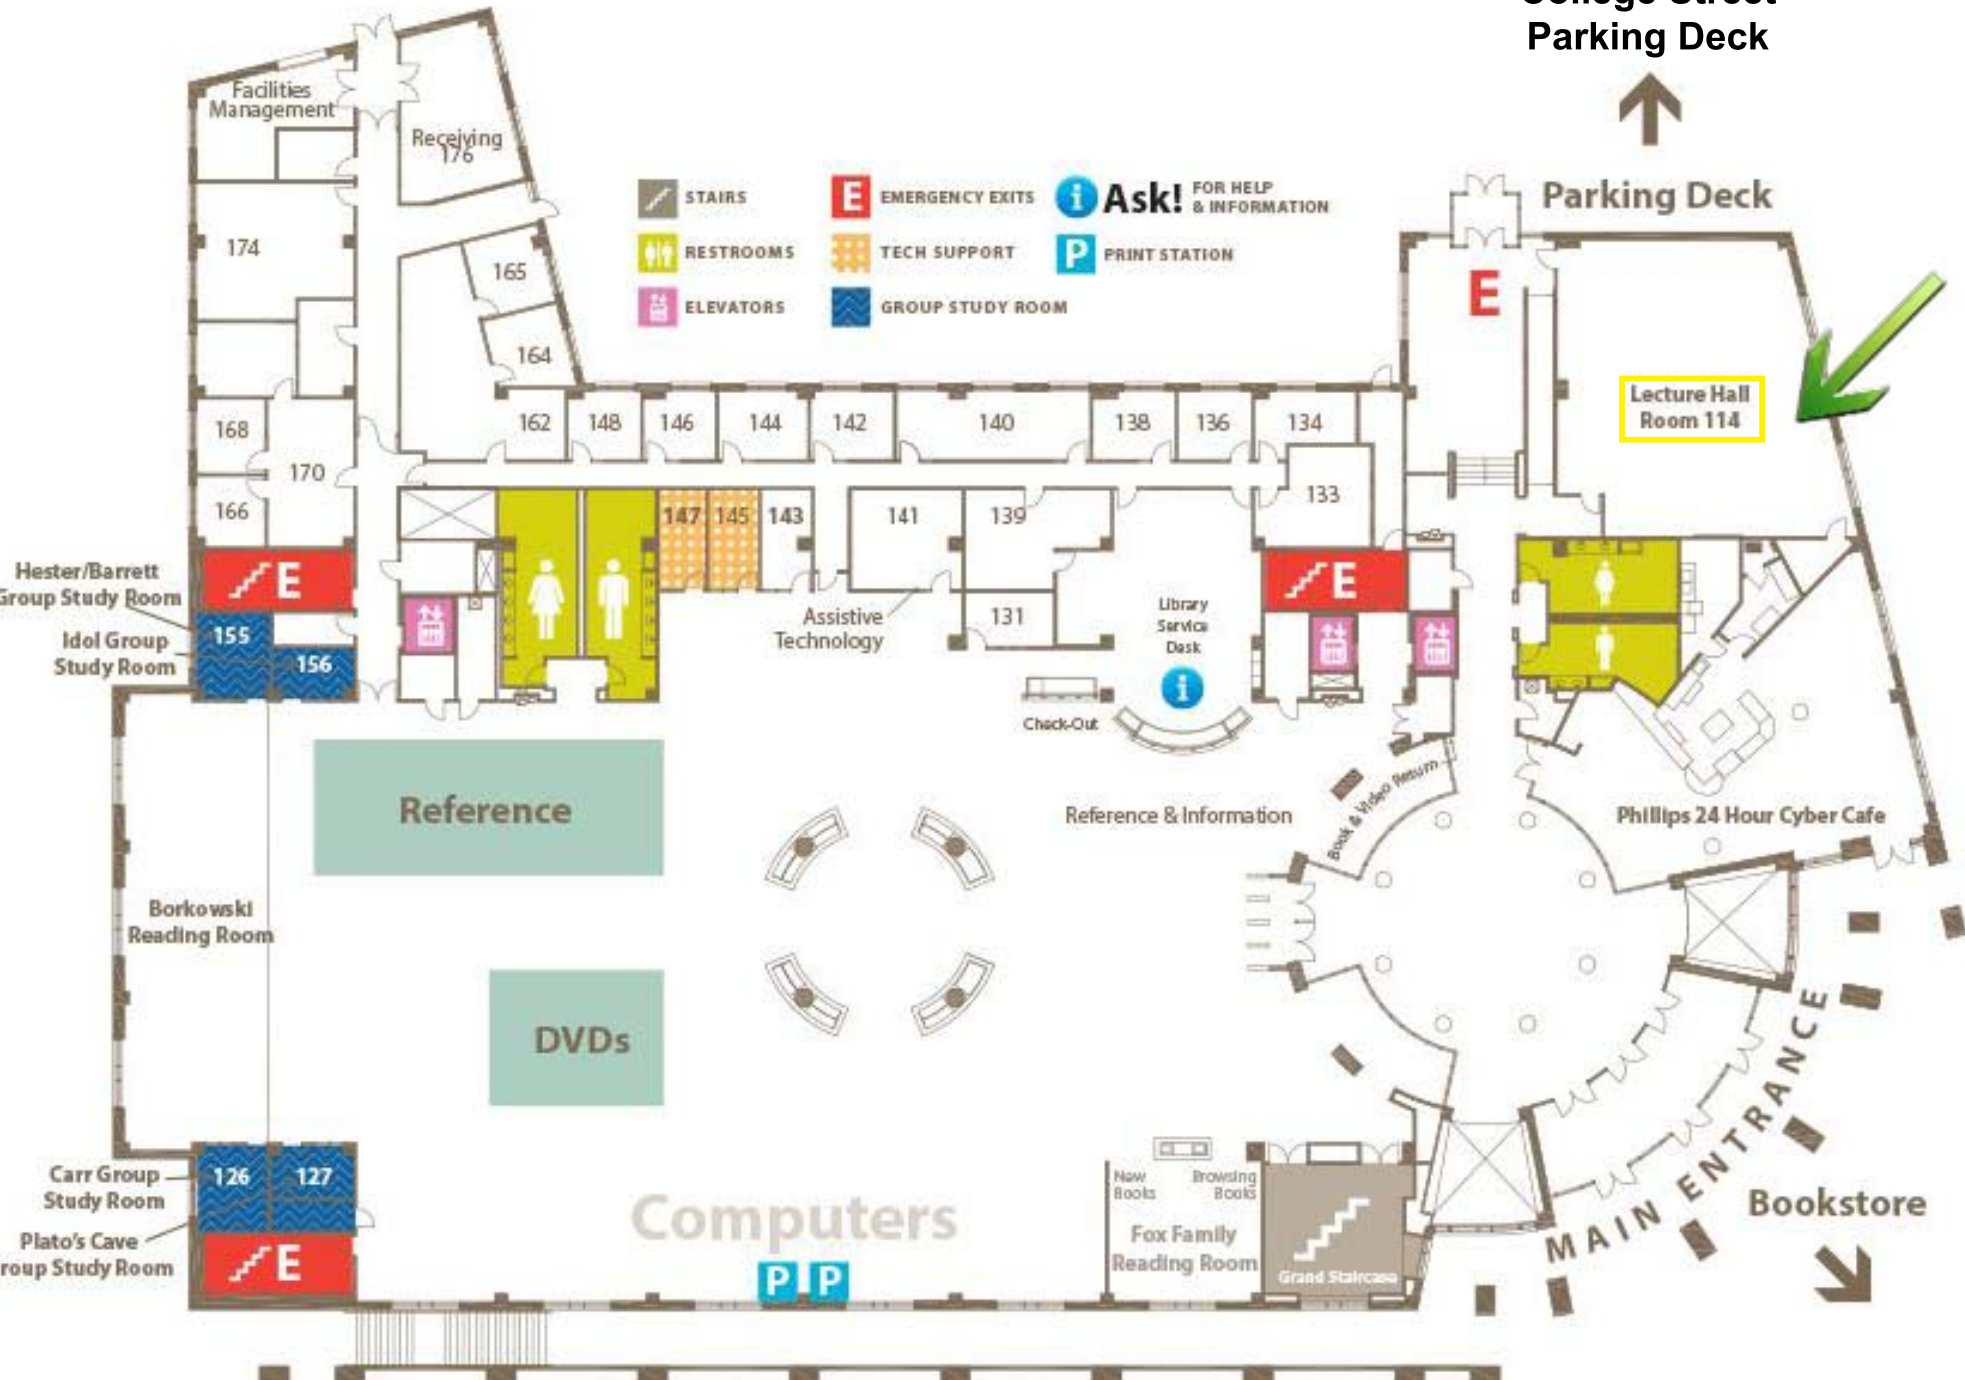

College Street
Parking Deck

Parking Deck

Lecture Hall
Room 114

- STAIRS
- EMERGENCY EXITS
- Ask!** FOR HELP & INFORMATION
- RESTROOMS
- TECH SUPPORT
- PRINT STATION
- ELEVATORS
- GROUP STUDY ROOM

Belk Library